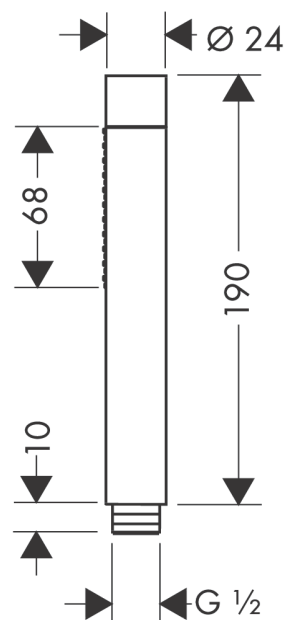

### Baton hand shower 2jet

Surfaces: **Chrome** Article Number: **28532000**

##### product features

- spray type adjustment by turning spray disc
- spray type: Rain, MonoRain
- flow rate at 3 bar: 16 l/min
- metal cover
- rinseable dirt filter
- connection thread G 1/2
- connection dimension: DN15
- suitable for continuous flow water heaters
- suitable for rim-/ tile-mounted mixers

#### Scale drawing

#### Flowchart

The consumption was measured in combination with the appropriate fittings (thermostat/mixer/ in-wall valve) to reflect actual application in practice.